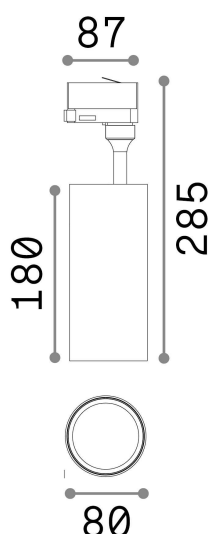

General info

Technical - Spotlights and Tracks

Ean	8021696189871
Item	SMILE 30W CRI80 36° 3000K WH
Installation	Spotlights and Tracks
Guarantee	5 years
Gross weight	0.87 kg
Volume	0.005011 m ³

Technical info

Net weight	0.87 kg
Insulation class	II
Protection index	IP20
Compliance	CE
Operating temperature	0° ~ +40 °C
Dimmer	NO, On-Off
Power output	220-240 V AC 50/60 Hz
Power supply	In-built, included Replaceable (by qualified operators only), electronic, tridonic
Load resistance	IK06
Adjustability	vert. 0°-90° , orizz. 0°-350°
Accessories not included	Honeycomb or Elliptical filter, White decorative ring, Single connection on-off, Link on-off profile

Source info

Integrated source	Integrated LED module
Replaceable source	Replaceable (by qualified operators only)
Power	30 W
Emission	Direct
Max consumption	max 30,00 W
Features LED	LED COB PHILIPS
CCT LED	3000 K
Duration LED (t. 25°C)	50000 h
CRI	> 80
Light beam	36°
Light beam flux	4000 lm
Useful light flux	3480 lm